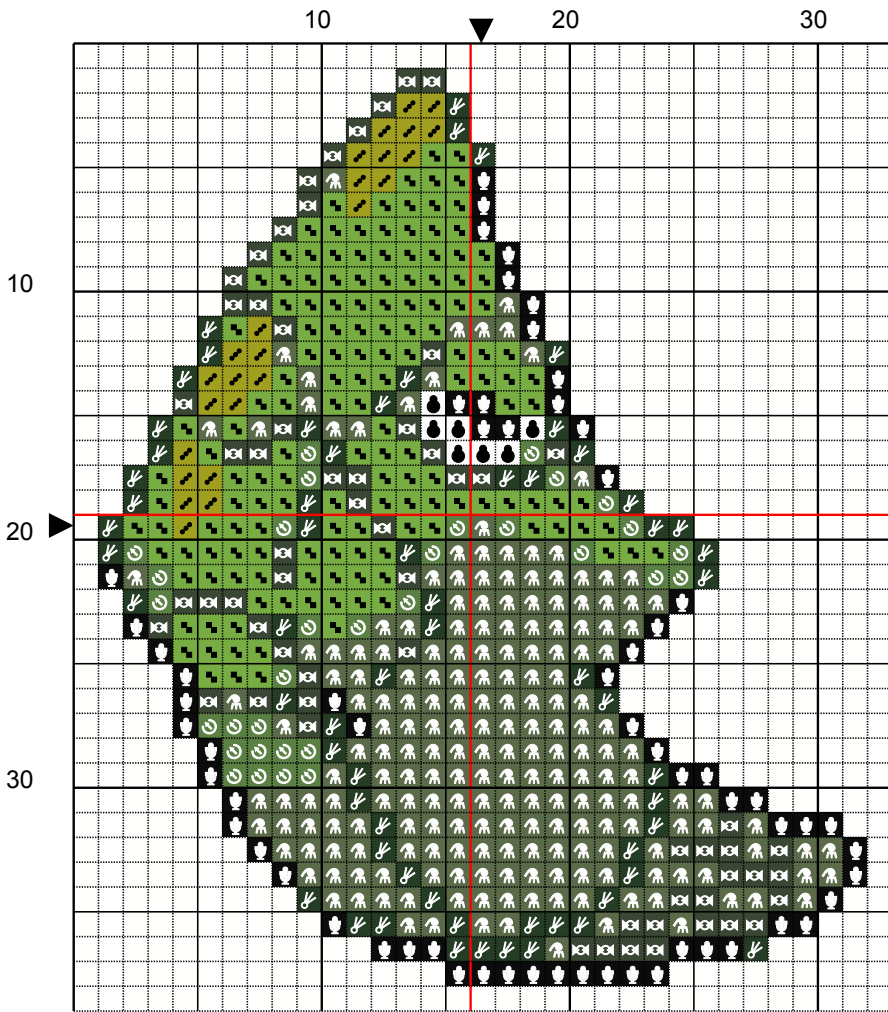

Metapod

Metapod

Metapod

10

20

30

10

20

30

Metapod

14 ct 31x37 Stitches (5.6 x 6.7 cm) (2.2 x 2.6 in.)
 16 ct 31x37 Stitches (4.9 x 5.9 cm) (1.9 x 2.3 in.)

	Number	Name	Stitches
	DMC 310	Black	63
	DMC 895	Hunter Green very da	63
	DMC 3363	Pine Green medium	209
	DMC 988	Forest Green mediu	32
	DMC 704	Chartreuse bright	153
	DMC 166	Moss Green medium	25
	DMC BLANC	White	7
	DMC 520	Fern Green dark	62