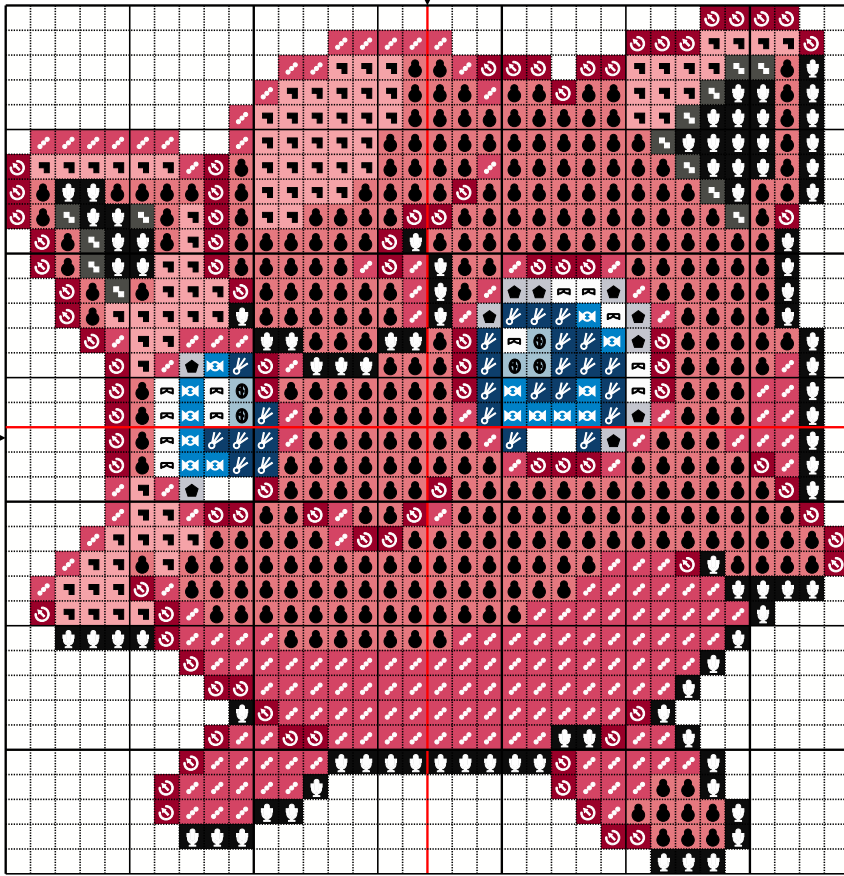

Jigglypuff

# Jigglypuff

10

20

30

10

20

30

# Jigglypuff

14 ct 34x35 Stitches (6.2 x 6.3 cm) (2.4 x 2.5 in.)  
 16 ct 34x35 Stitches (5.4 x 5.6 cm) (2.1 x 2.2 in.)

	Number	Name	Stitches
	DMC 310	Black	90
	DMC 3842	Wedgewood dark	25
	DMC 3843	Electric Blue	14
	DMC 304	Christmas Red mediu	88
	DMC 535	Ash Grey very light	13
	DMC 335	Rose	184
	DMC 760	Salmon	336
	DMC 761	Salmon light	81
	DMC 762	Pearl Grey very light	10
	DMC 162	Blue ultra very light	5
	DMC BLANC	White	12