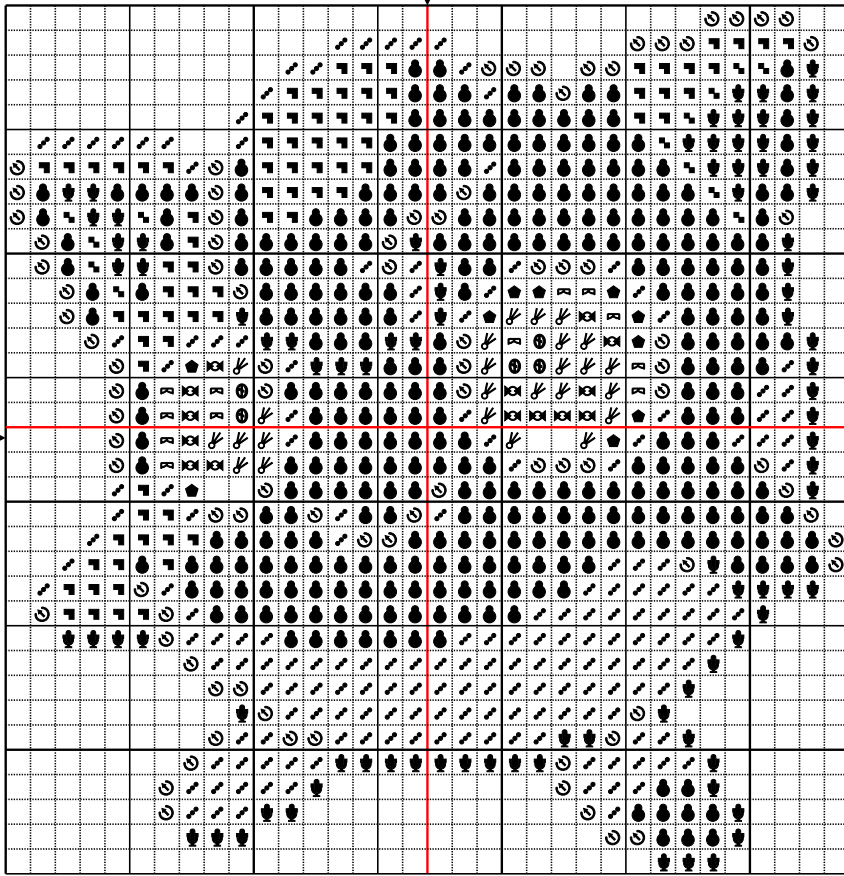

# Jigglypuff

10

20

30

10

20

30

# Jigglypuff

14 ct 34x35 Stitches (6.2 x 6.3 cm) (2.4 x 2.5 in.)  
 16 ct 34x35 Stitches (5.4 x 5.6 cm) (2.1 x 2.2 in.)

	Number	Name	Stitches
	DMC 310	Black	90
	DMC 3842	Wedgewood dark	25
	DMC 3843	Electric Blue	14
	DMC 304	Christmas Red mediu	88
	DMC 535	Ash Grey very light	13
	DMC 335	Rose	184
	DMC 760	Salmon	336
	DMC 761	Salmon light	81
	DMC 762	Pearl Grey very light	10
	DMC 162	Blue ultra very light	5
	DMC BLANC	White	12