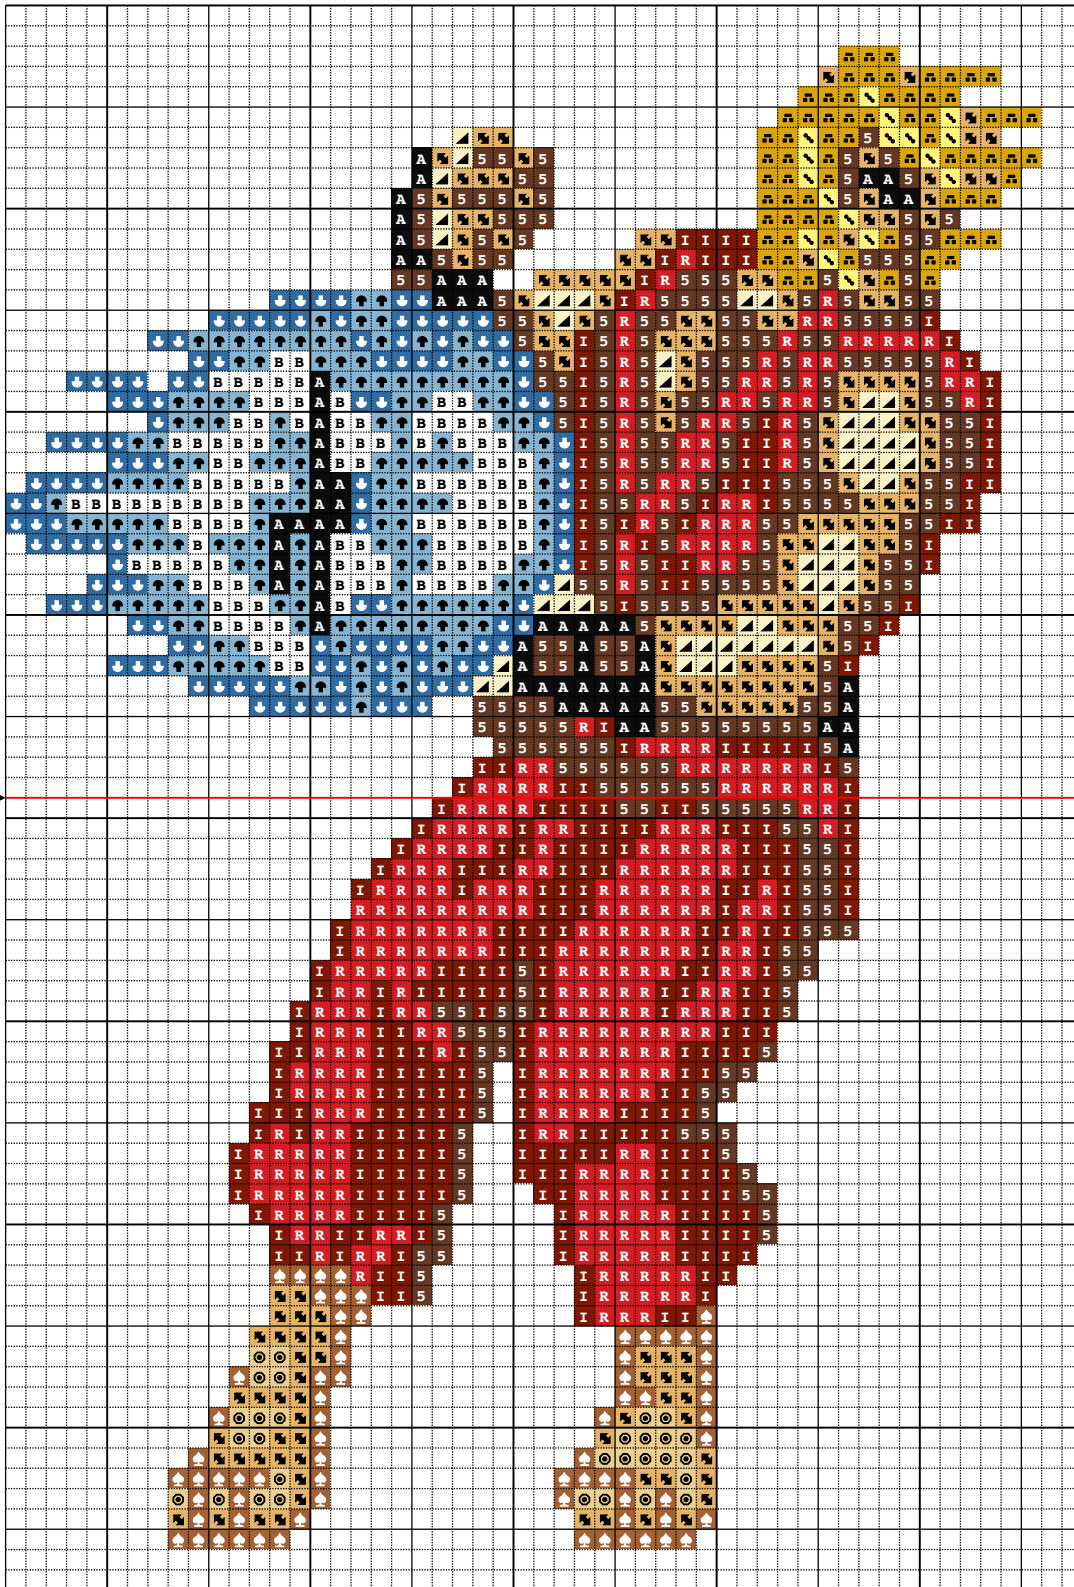

# Street Fighter

10

20

30

40

50

60

10

# Street Fighter

70

80

90

100

110

10

20

# Street Fighter

14 ct 114x74 Stitches (20.7 x 13.4 cm) (8.1 x 5.3 in.)  
 16 ct 114x74 Stitches (18.1 x 11.7 cm) (7.1 x 4.6 in.)

	Number	Name	Stitches
A	DMC 310	Black	234
B	DMC 5200	White Bright (B5200)	250
I	DMC 3857	Rosewood DK	312
R	DMC 3801	Christmas Red LT	360
‡	DMC 453	Shell Grey LT	374
↘	DMC 445	Lemon LT	17
↘	DMC 444	Lemon DK	71
5	DMC 433	Brown medium	643
♠	DMC 435	Brown very light	228
⊙	DMC 677	Old Gold very light	138
♠	DMC 676	Old Gold light	406
▲	DMC 746	Off White	367
↓	DMC 826	Blue medium	132
↑	DMC 827	Blue very light	160