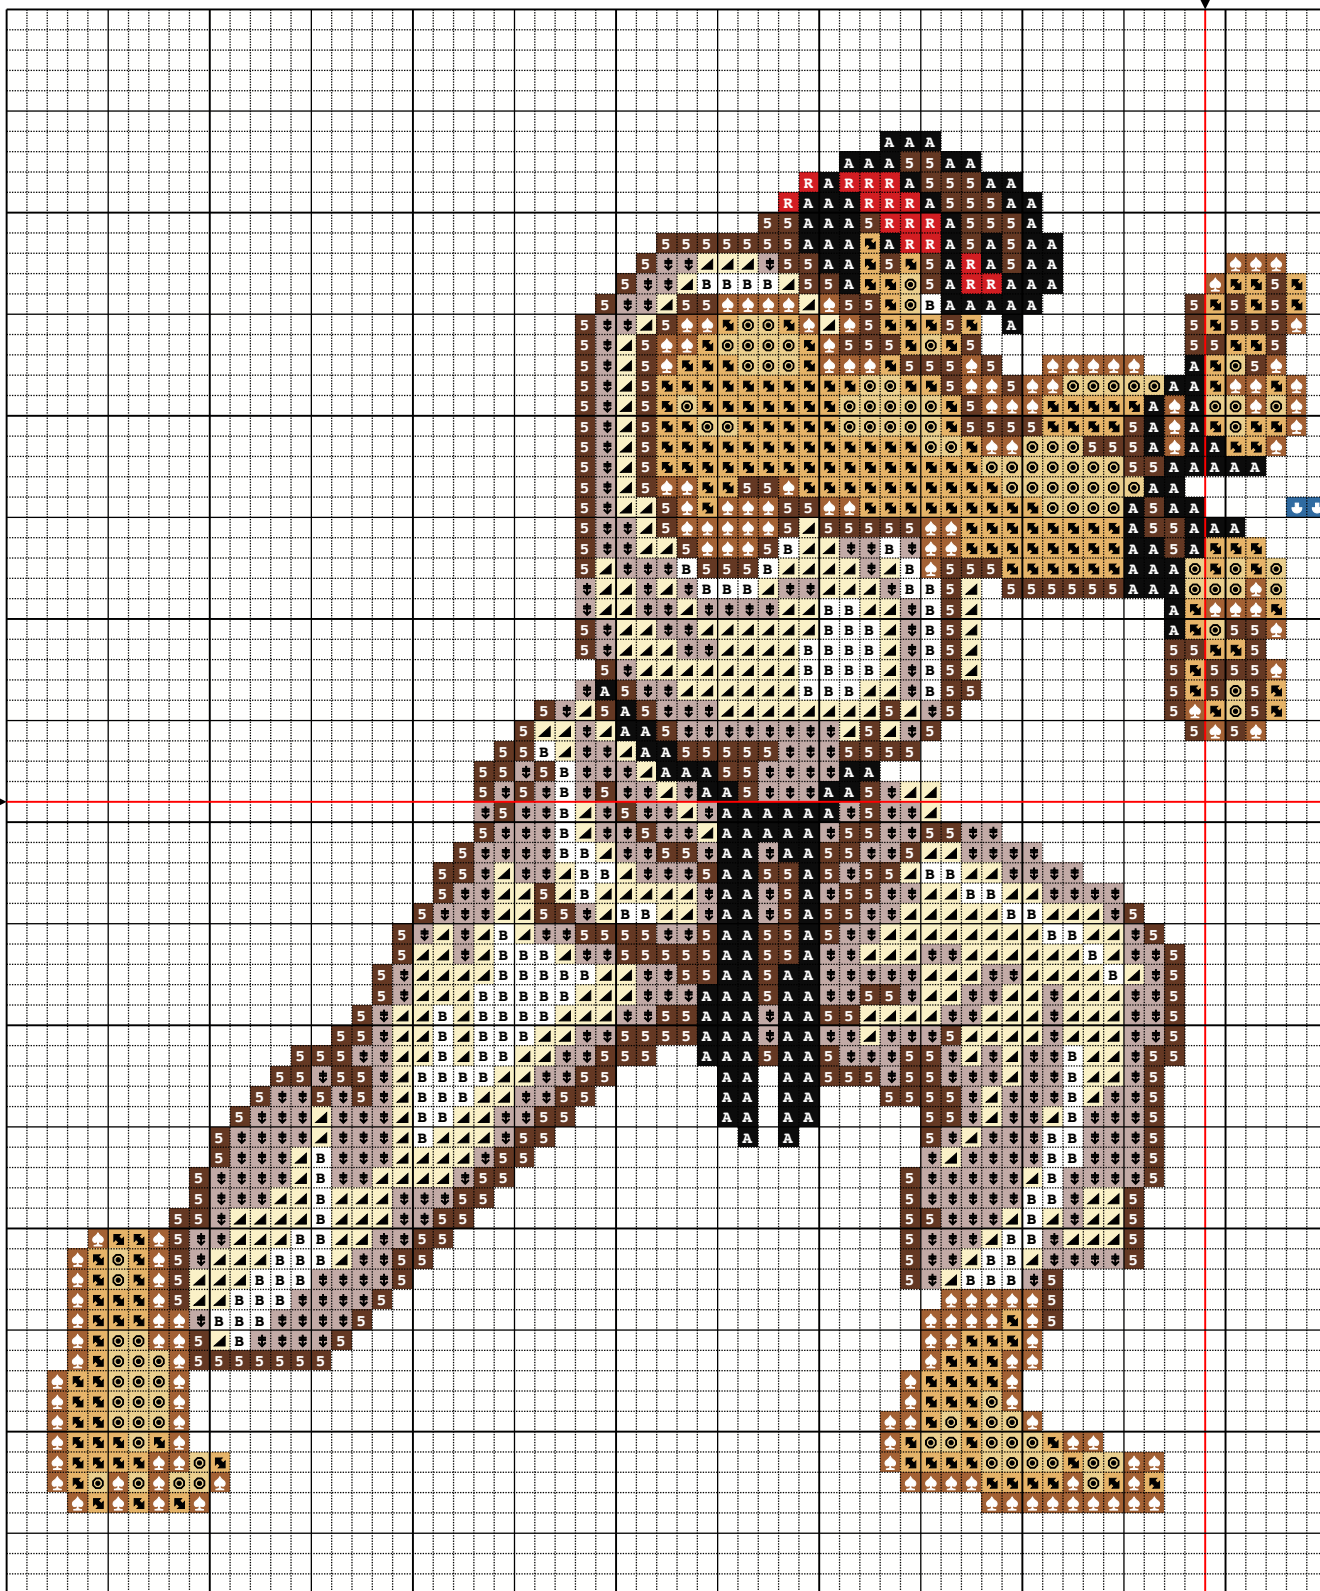

# Street Fighter

# Street Fighter

10

20

30

40

50

60

10

# Street Fighter

70

80

90

100

110

10

20

# Street Fighter

14 ct 114x74 Stitches (20.7 x 13.4 cm) (8.1 x 5.3 in.)  
 16 ct 114x74 Stitches (18.1 x 11.7 cm) (7.1 x 4.6 in.)

	Number	Name	Stitches
A	DMC 310	Black	234
B	DMC 5200	White Bright (B5200)	250
I	DMC 3857	Rosewood DK	312
R	DMC 3801	Christmas Red LT	360
‡	DMC 453	Shell Grey LT	374
↘	DMC 445	Lemon LT	17
↘	DMC 444	Lemon DK	71
5	DMC 433	Brown medium	643
♠	DMC 435	Brown very light	228
⊙	DMC 677	Old Gold very light	138
♠	DMC 676	Old Gold light	406
▲	DMC 746	Off White	367
↓	DMC 826	Blue medium	132
↑	DMC 827	Blue very light	160