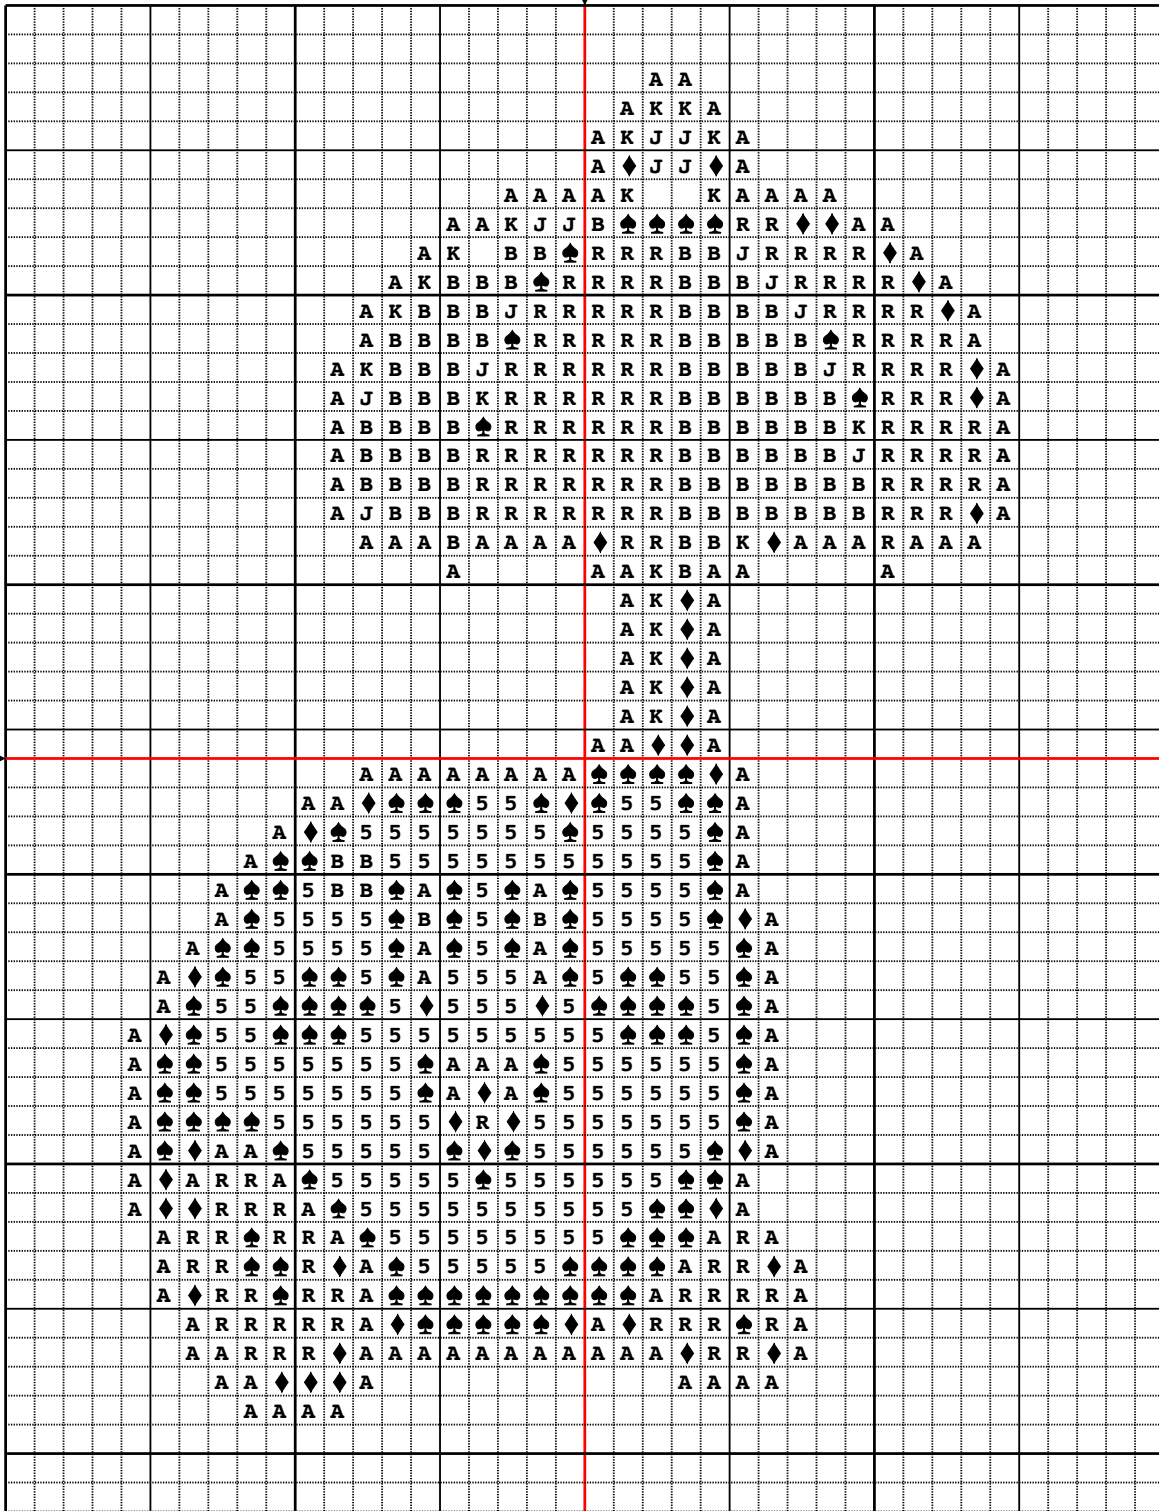

Parasol Kirby

Parasol Kirby

10

20

30

40

10

20

30

40

50

Parasol Kirby

10

20

30

40

10

20

30

40

50

Parasol Kirby

14 ct 31x47 Stitches (5.6 x 8.5 cm) (2.2 x 3.4 in.)
16 ct 31x47 Stitches (4.9 x 7.5 cm) (1.9 x 2.9 in.)

	Number	Name	Stitches
A	DMC 310	Black	169
B	DMC 5200	White Bright (B5200)	95
J	DMC 3855	Autumn Gold LT	15
K	DMC 3854	Autumn Gold MD	20
R	DMC 3801	Christmas Red LT	137
5	DMC 605	Cranberry very light	164
♠	DMC 604	Cranberry light	128
♦	DMC 3803	Mauve medium	50