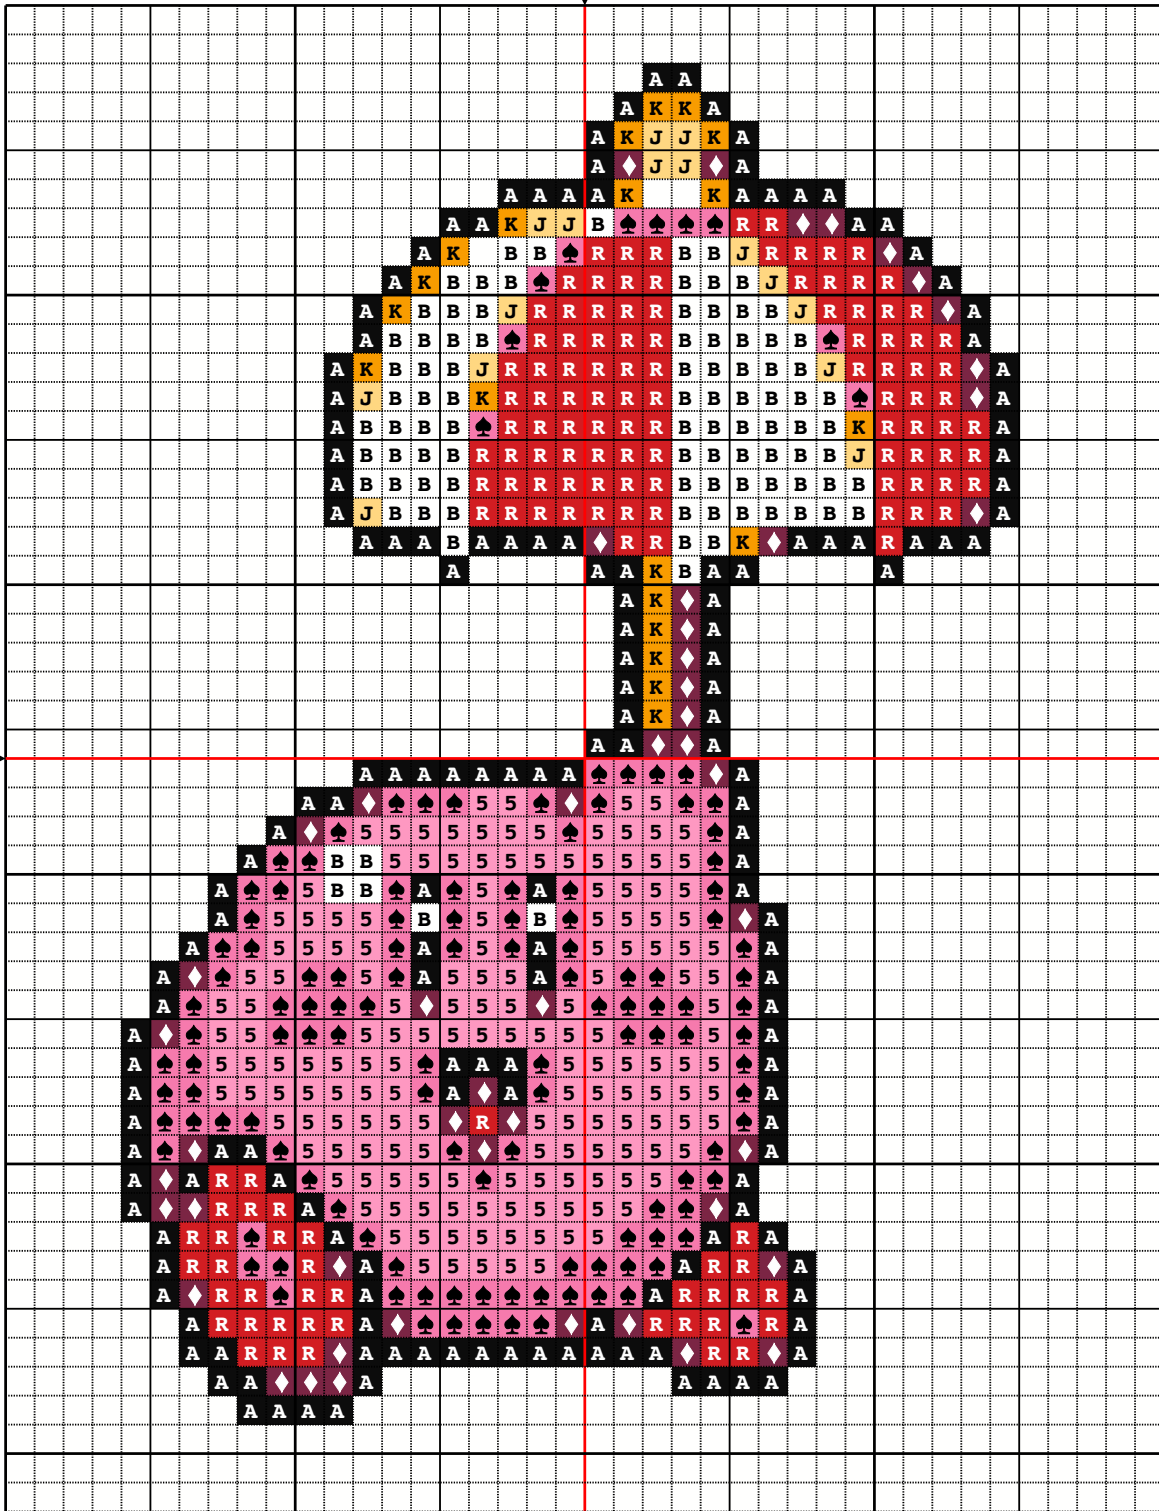

Parasol Kirby

Parasol Kirby

10

20

30

40

10

20

30

40

50

Parasol Kirby

10

20

30

40

10

20

30

40

50

Parasol Kirby

14 ct 31x47 Stitches (5.6 x 8.5 cm) (2.2 x 3.4 in.)
16 ct 31x47 Stitches (4.9 x 7.5 cm) (1.9 x 2.9 in.)

	Number	Name	Stitches
A	DMC 310	Black	169
B	DMC 5200	White Bright (B5200)	95
J	DMC 3855	Autumn Gold LT	15
K	DMC 3854	Autumn Gold MD	20
R	DMC 3801	Christmas Red LT	137
5	DMC 605	Cranberry very light	164
♠	DMC 604	Cranberry light	128
♦	DMC 3803	Mauve medium	50