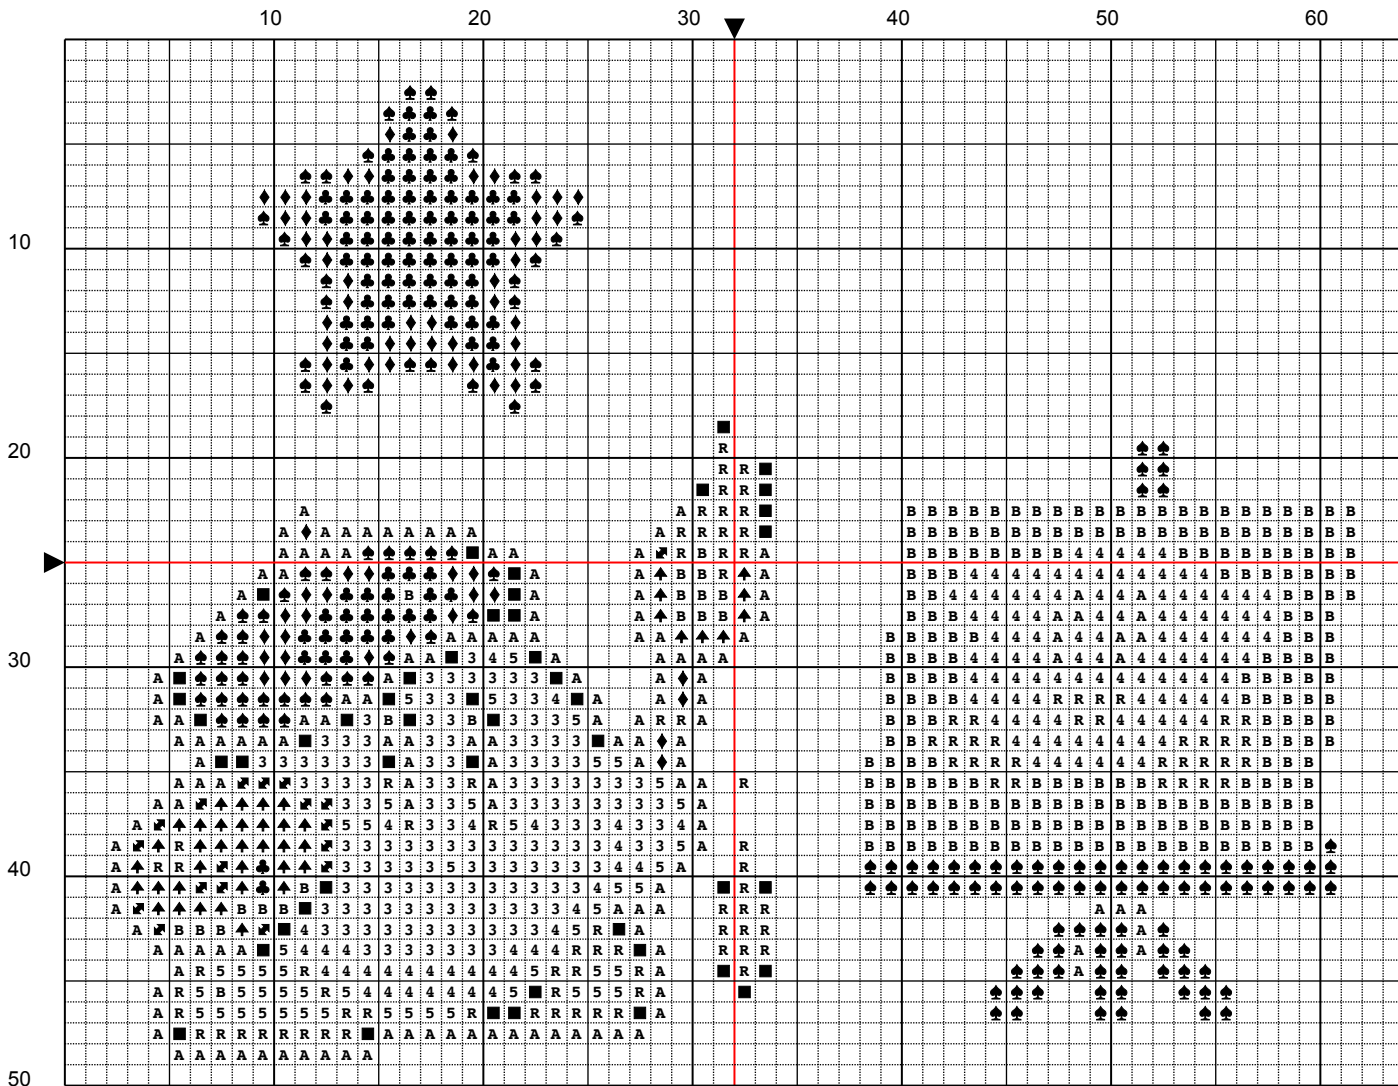

Painting Kirby

Painting Kirby

Painting Kirby

Painting Kirby

14 ct 60x47 Stitches (10.9 x 8.5 cm) (4.3 x 3.4 in.)		16 ct 60x47 Stitches (9.5 x 7.5 cm) (3.8 x 2.9 in.)	
	Number	Name	Stitches
A	DMC 310	Black	165
B	DMC 5200	White Bright (B5200)	239
R	DMC 3801	Christmas Red LT	102
3	DMC 605	Cranberry very light	139
4	DMC 604	Cranberry light	148
5	DMC 603	Cranberry	49
■	DMC 3803	Mauve medium	48
♠	DMC 970	Pumpkin light	152
♦	DMC 972	Canary deep	71
♣	DMC 973	Canary bright	96
♠	DMC 3841	Baby Blue pale	42
♠	DMC 3843	Electric Blue	18