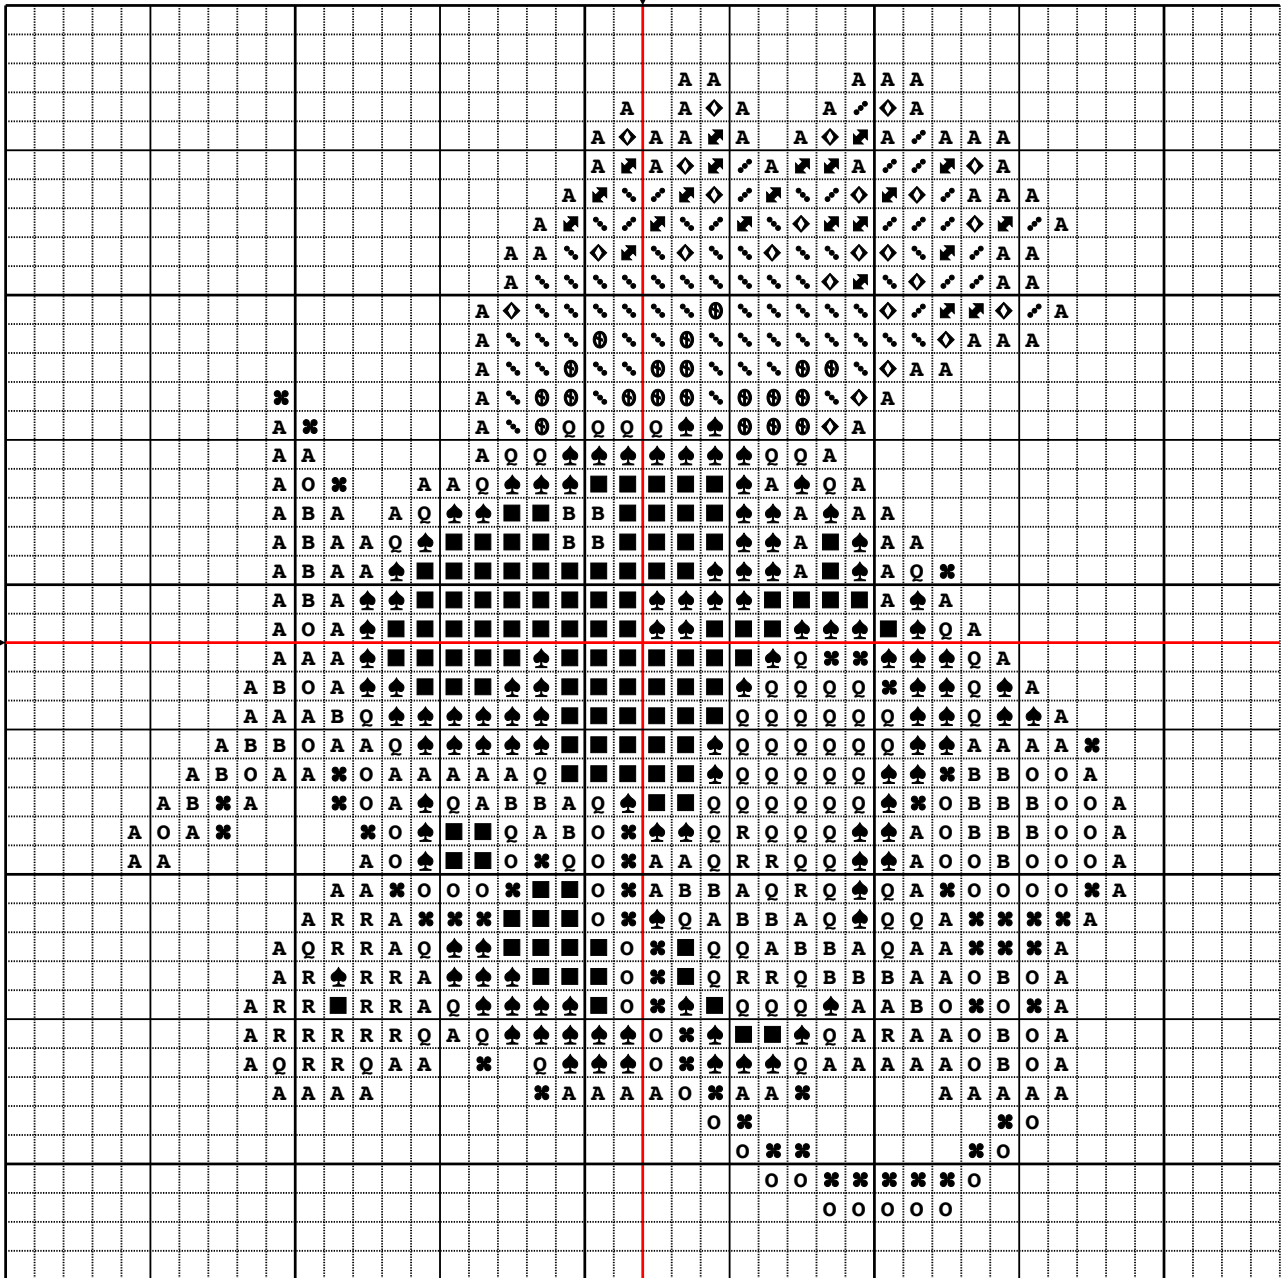

Mike Kirby

Mike Kirby

Mike Kirby

10

20

30

40

10

20

30

40

Mike Kirby

14 ct 35x40 Stitches (6.3 x 7.3 cm) (2.5 x 2.9 in.)
 16 ct 35x40 Stitches (5.6 x 6.3 cm) (2.2 x 2.5 in.)

	Number	Name	Stitches
A	DMC 310	Black	188
B	DMC 5200	White Bright (B5200)	39
O	DMC 3839	Lavender Blue MD	61
Q	DMC 3803	Plum DK	84
R	DMC 3801	Christmas Red LT	25
⋄	DMC 3053	Green Grey LT	20
⊕	DMC 977	Golden Brown LT	20
⌘	DMC 931	Antique Blue Med	55
◇	DMC 564	Jade VY LT	25
⋄	DMC 445	Lemon LT	60
■	DMC 605	Cranberry very light	118
♠	DMC 604	Cranberry light	116
♠	DMC 955	Nile Green light	22