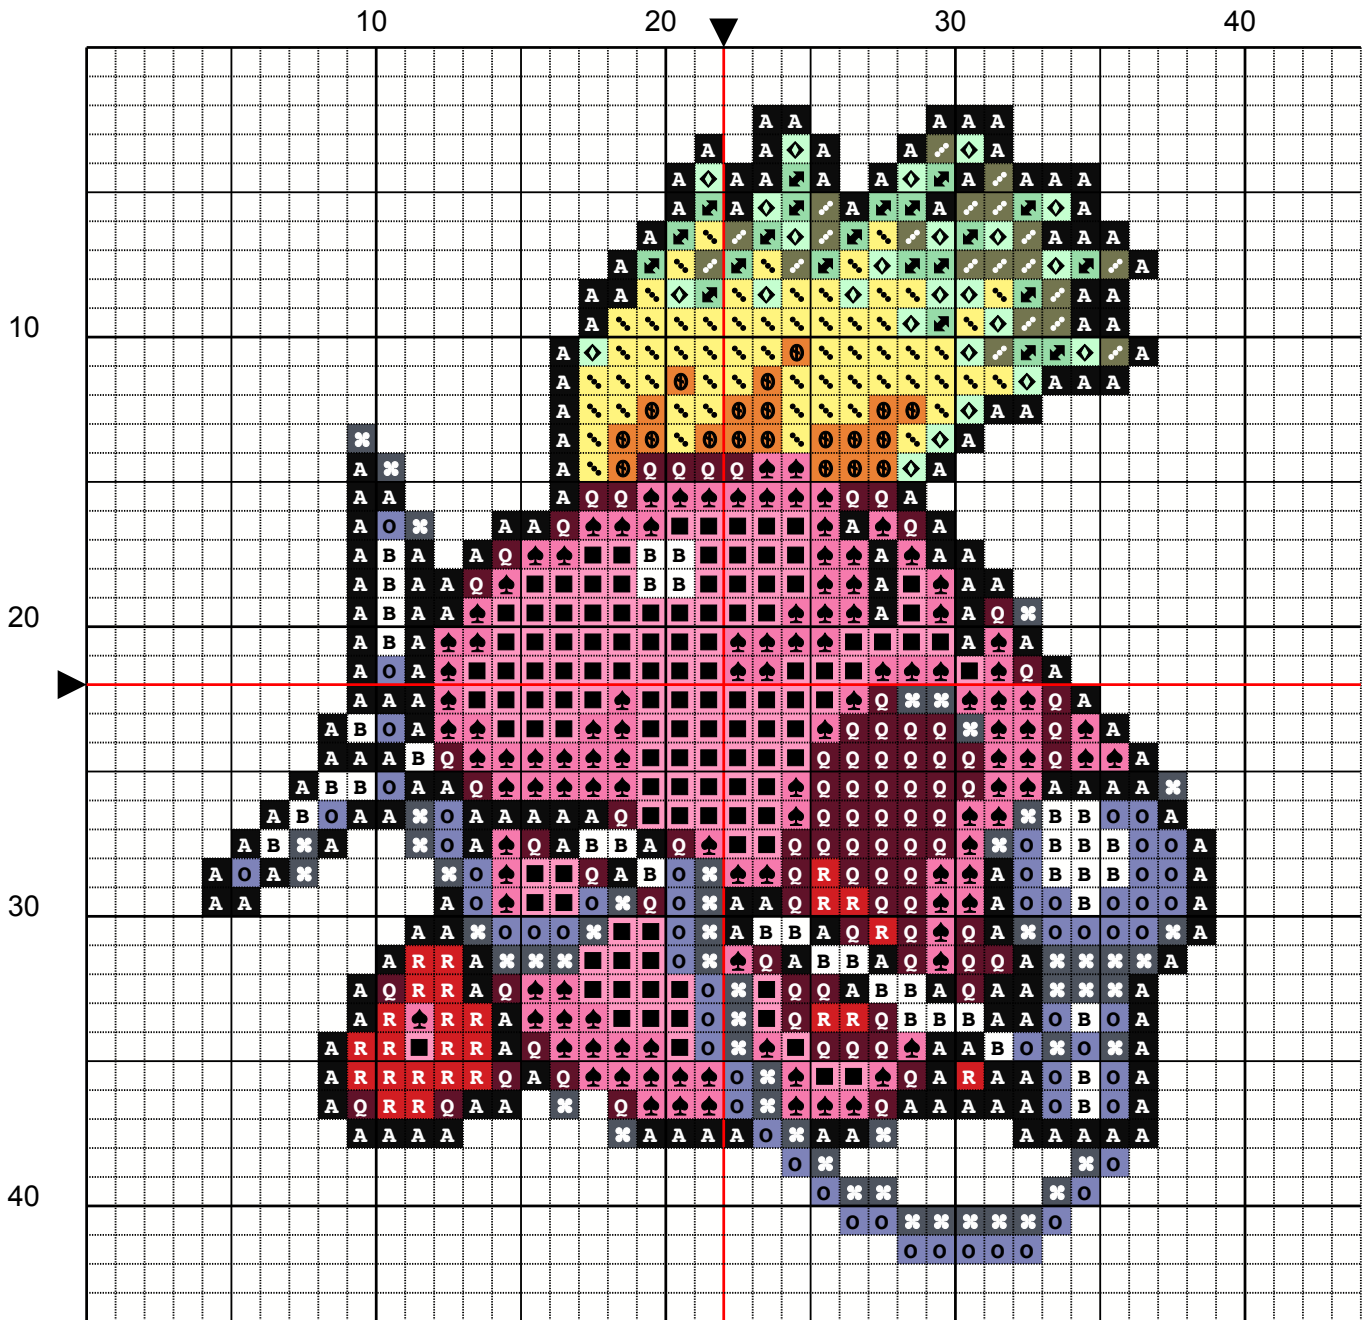

Mike Kirby

Mike Kirby

Mike Kirby

10

20

30

40

10

20

30

40

Mike Kirby

14 ct 35x40 Stitches (6.3 x 7.3 cm) (2.5 x 2.9 in.)
 16 ct 35x40 Stitches (5.6 x 6.3 cm) (2.2 x 2.5 in.)

	Number	Name	Stitches
A	DMC 310	Black	188
B	DMC 5200	White Bright (B5200)	39
O	DMC 3839	Lavender Blue MD	61
Q	DMC 3803	Plum DK	84
R	DMC 3801	Christmas Red LT	25
⋄	DMC 3053	Green Grey LT	20
⊕	DMC 977	Golden Brown LT	20
⌘	DMC 931	Antique Blue Med	55
◇	DMC 564	Jade VY LT	25
⋄	DMC 445	Lemon LT	60
■	DMC 605	Cranberry very light	118
♠	DMC 604	Cranberry light	116
♠	DMC 955	Nile Green light	22