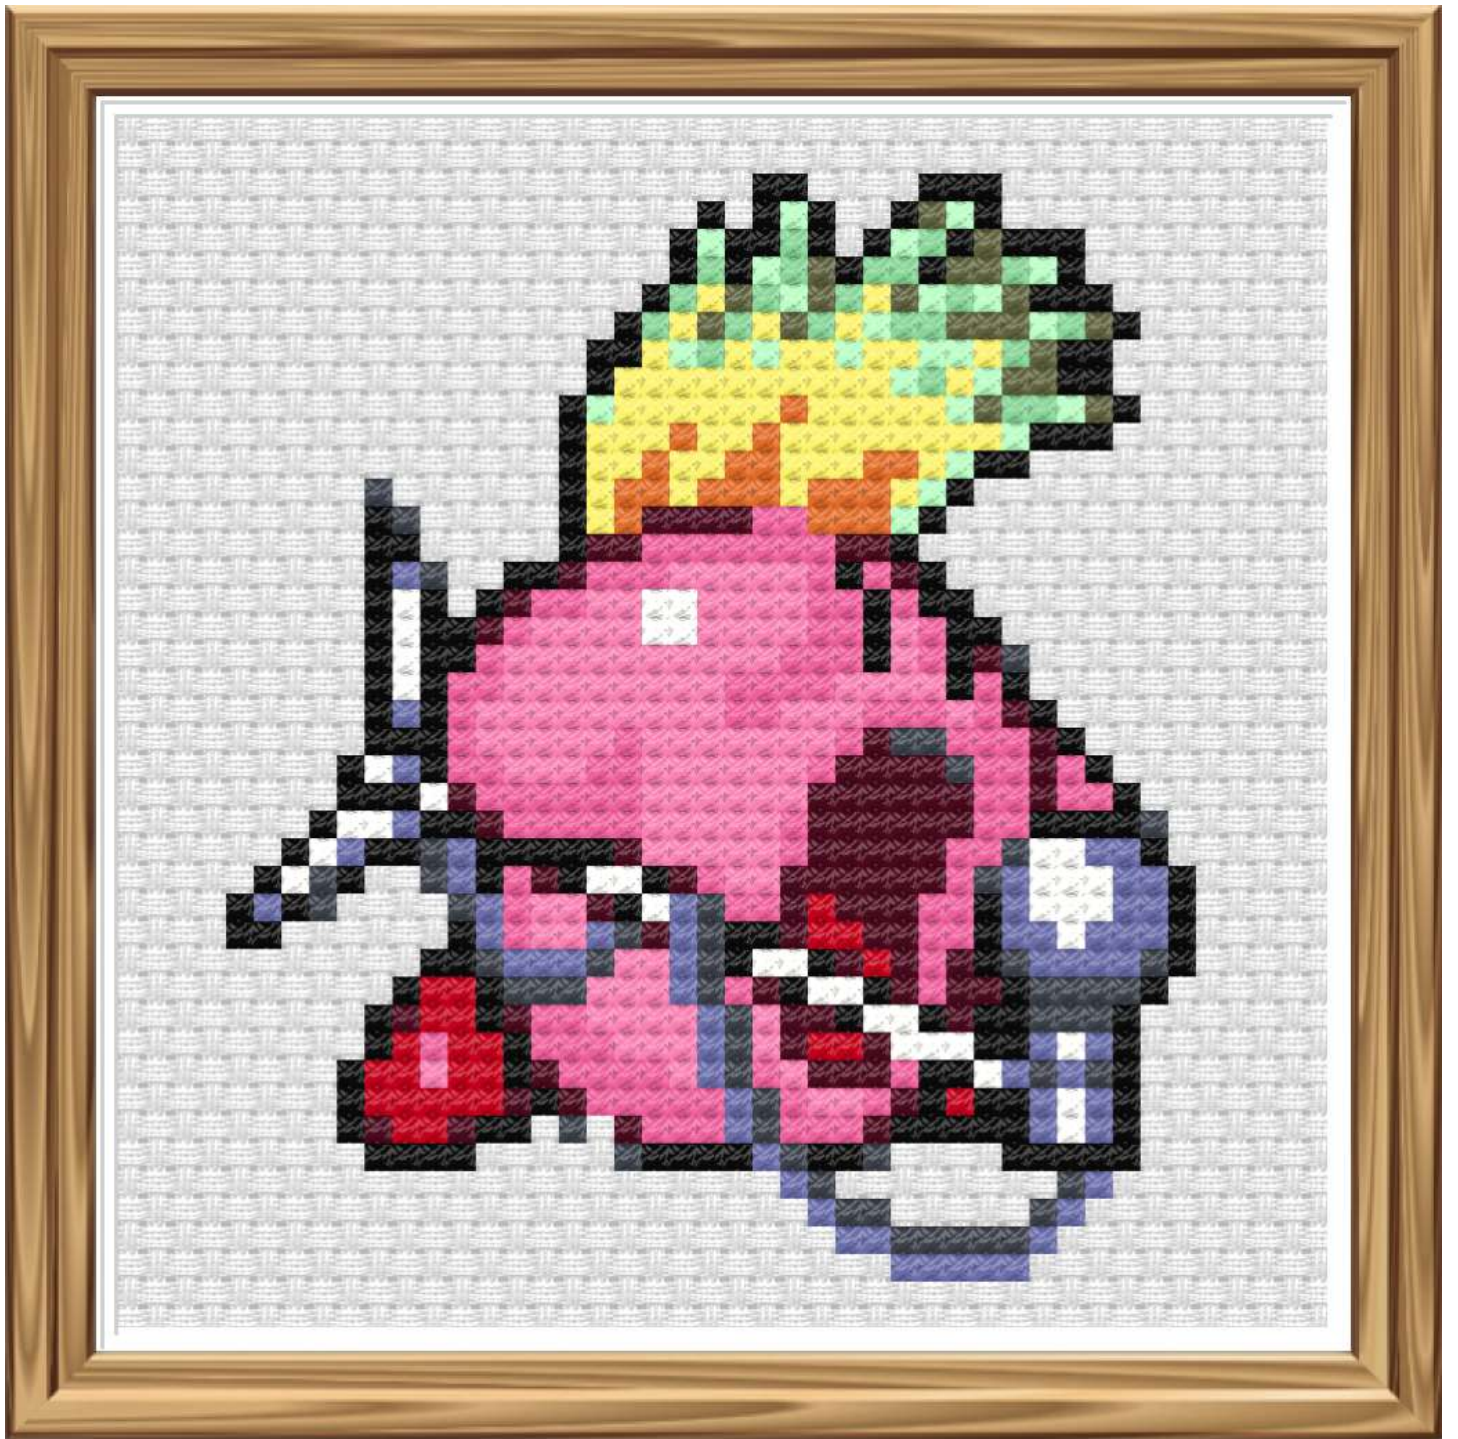

Mike Kirby

Mike Kirby

Mike Kirby

10

20

30

40

10

20

30

40

Mike Kirby

14 ct 35x40 Stitches (6.3 x 7.3 cm) (2.5 x 2.9 in.)
 16 ct 35x40 Stitches (5.6 x 6.3 cm) (2.2 x 2.5 in.)

	Number	Name	Stitches
A	DMC 310	Black	188
B	DMC 5200	White Bright (B5200)	39
O	DMC 3839	Lavender Blue MD	61
Q	DMC 3803	Plum DK	84
R	DMC 3801	Christmas Red LT	25
⋄	DMC 3053	Green Grey LT	20
⊕	DMC 977	Golden Brown LT	20
⌘	DMC 931	Antique Blue Med	55
◇	DMC 564	Jade VY LT	25
⋄	DMC 445	Lemon LT	60
■	DMC 605	Cranberry very light	118
♠	DMC 604	Cranberry light	116
♠	DMC 955	Nile Green light	22