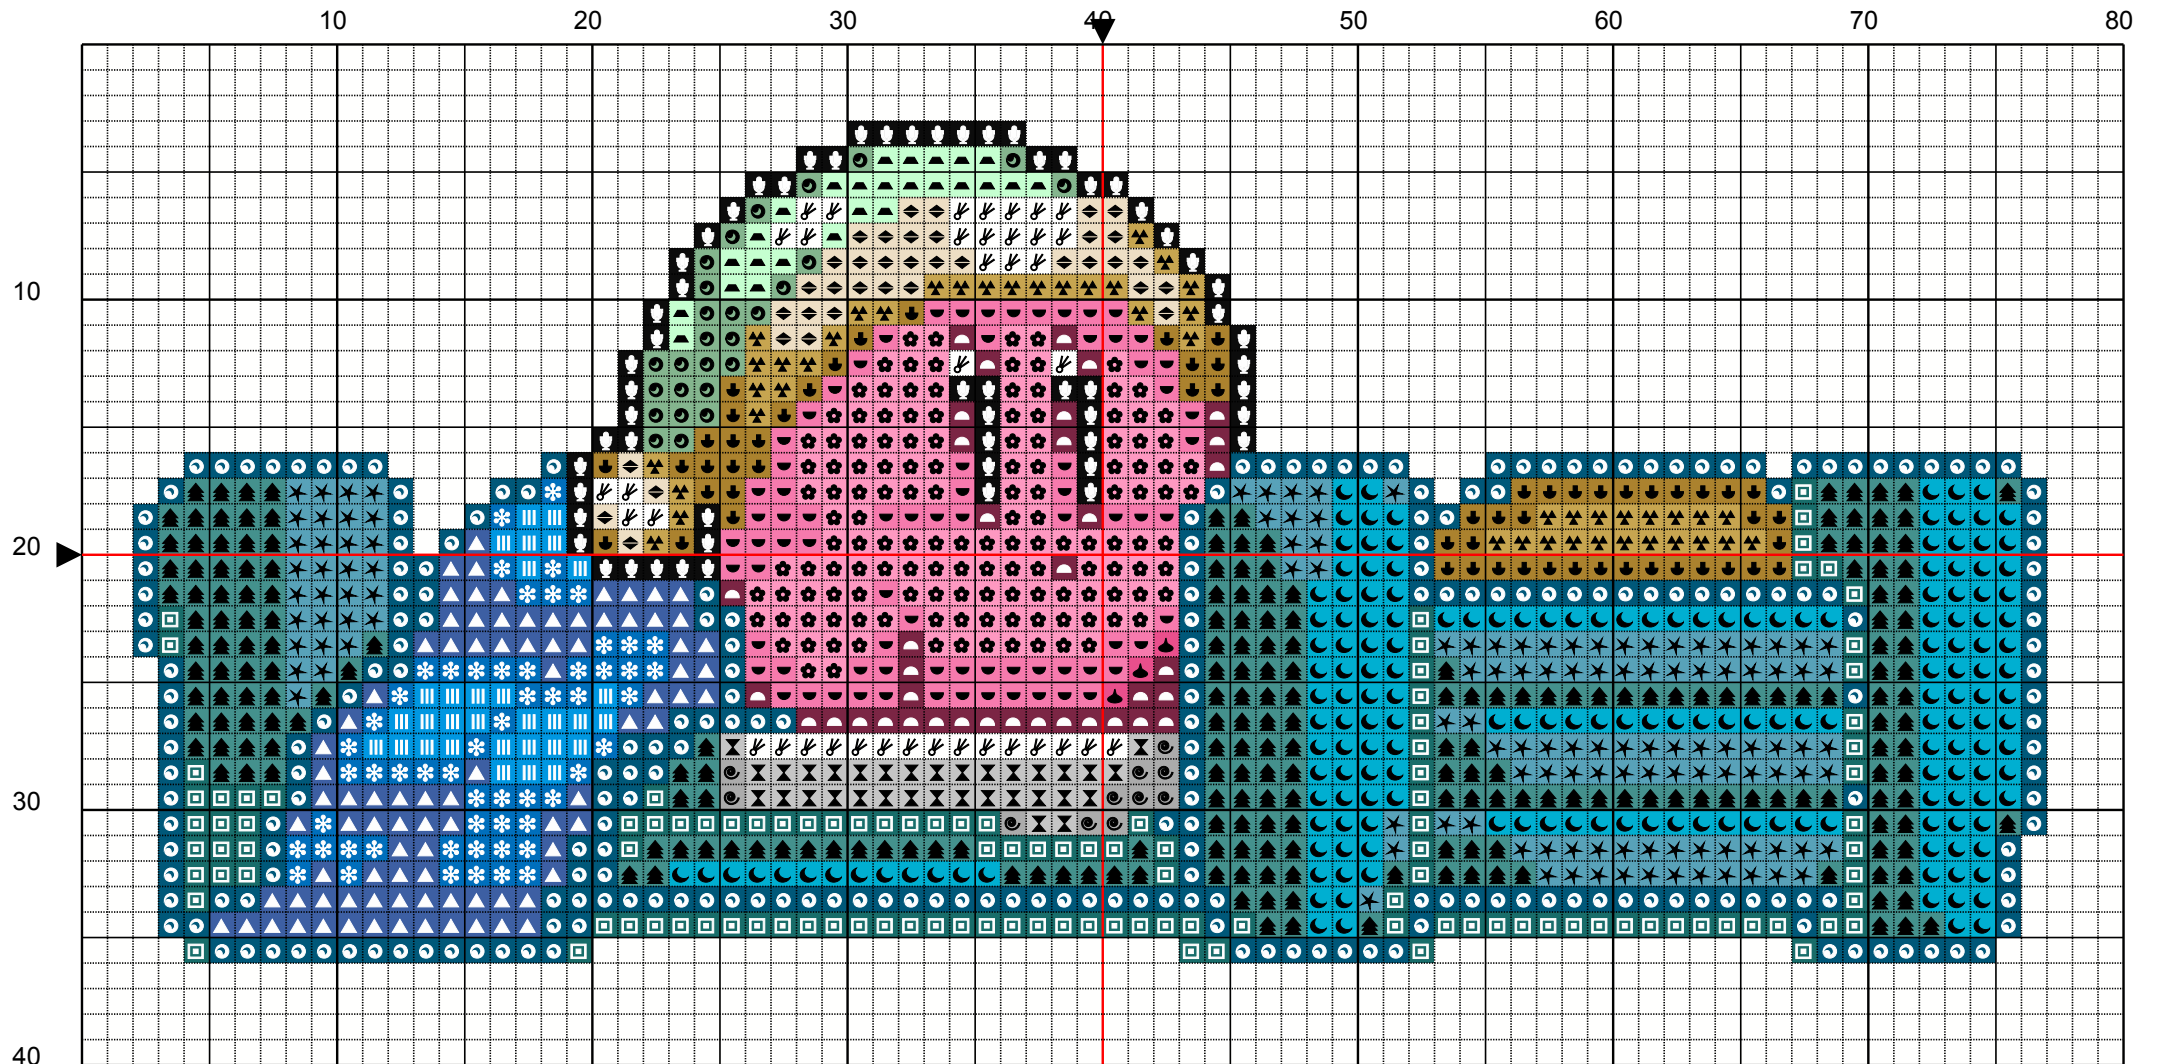

Kirby Bed Time

Kirby Bed Time

Kirby Bed Time

Kirby Bed Time

14 ct 75x33 Stitches (13.6 x 6.0 cm) (5.4 x 2.4 in.)
 16 ct 75x33 Stitches (11.9 x 5.2 cm) (4.7 x 2.1 in.)

	Number	Name	Stitches
	DMC 310	Black	59
	DMC 5200	White Bright (B5200)	38
	DMC 833	Gold LT	58
	DMC 564	Jade VY LT	26
	DMC 563	Jade LT	27
	DMC 798	Delft Blue dark	89
	DMC 996	Electric Blue medium	31
	DMC 995	Electric Blue dark	57
	DMC 3766	Peacock Blue light	131
	DMC 3765	Very Dark Peacock Blue	245
	DMC 3846	Bright Turquoise light	182
	DMC 3849	Teal Green light	237
	DMC 3848	Teal Green medium	118
	DMC 834	Golden Olive very light	47
	DMC ECRU	Ecru	37
	DMC 02	Tin	11
	DMC 01	White Tin	33
	DMC 605	Cranberry very light	140
	DMC 604	Cranberry light	77
	DMC 603	Cranberry	3

Kirby Bed Time

	DMC 3803	Mauve medium	37
--	----------	--------------	----