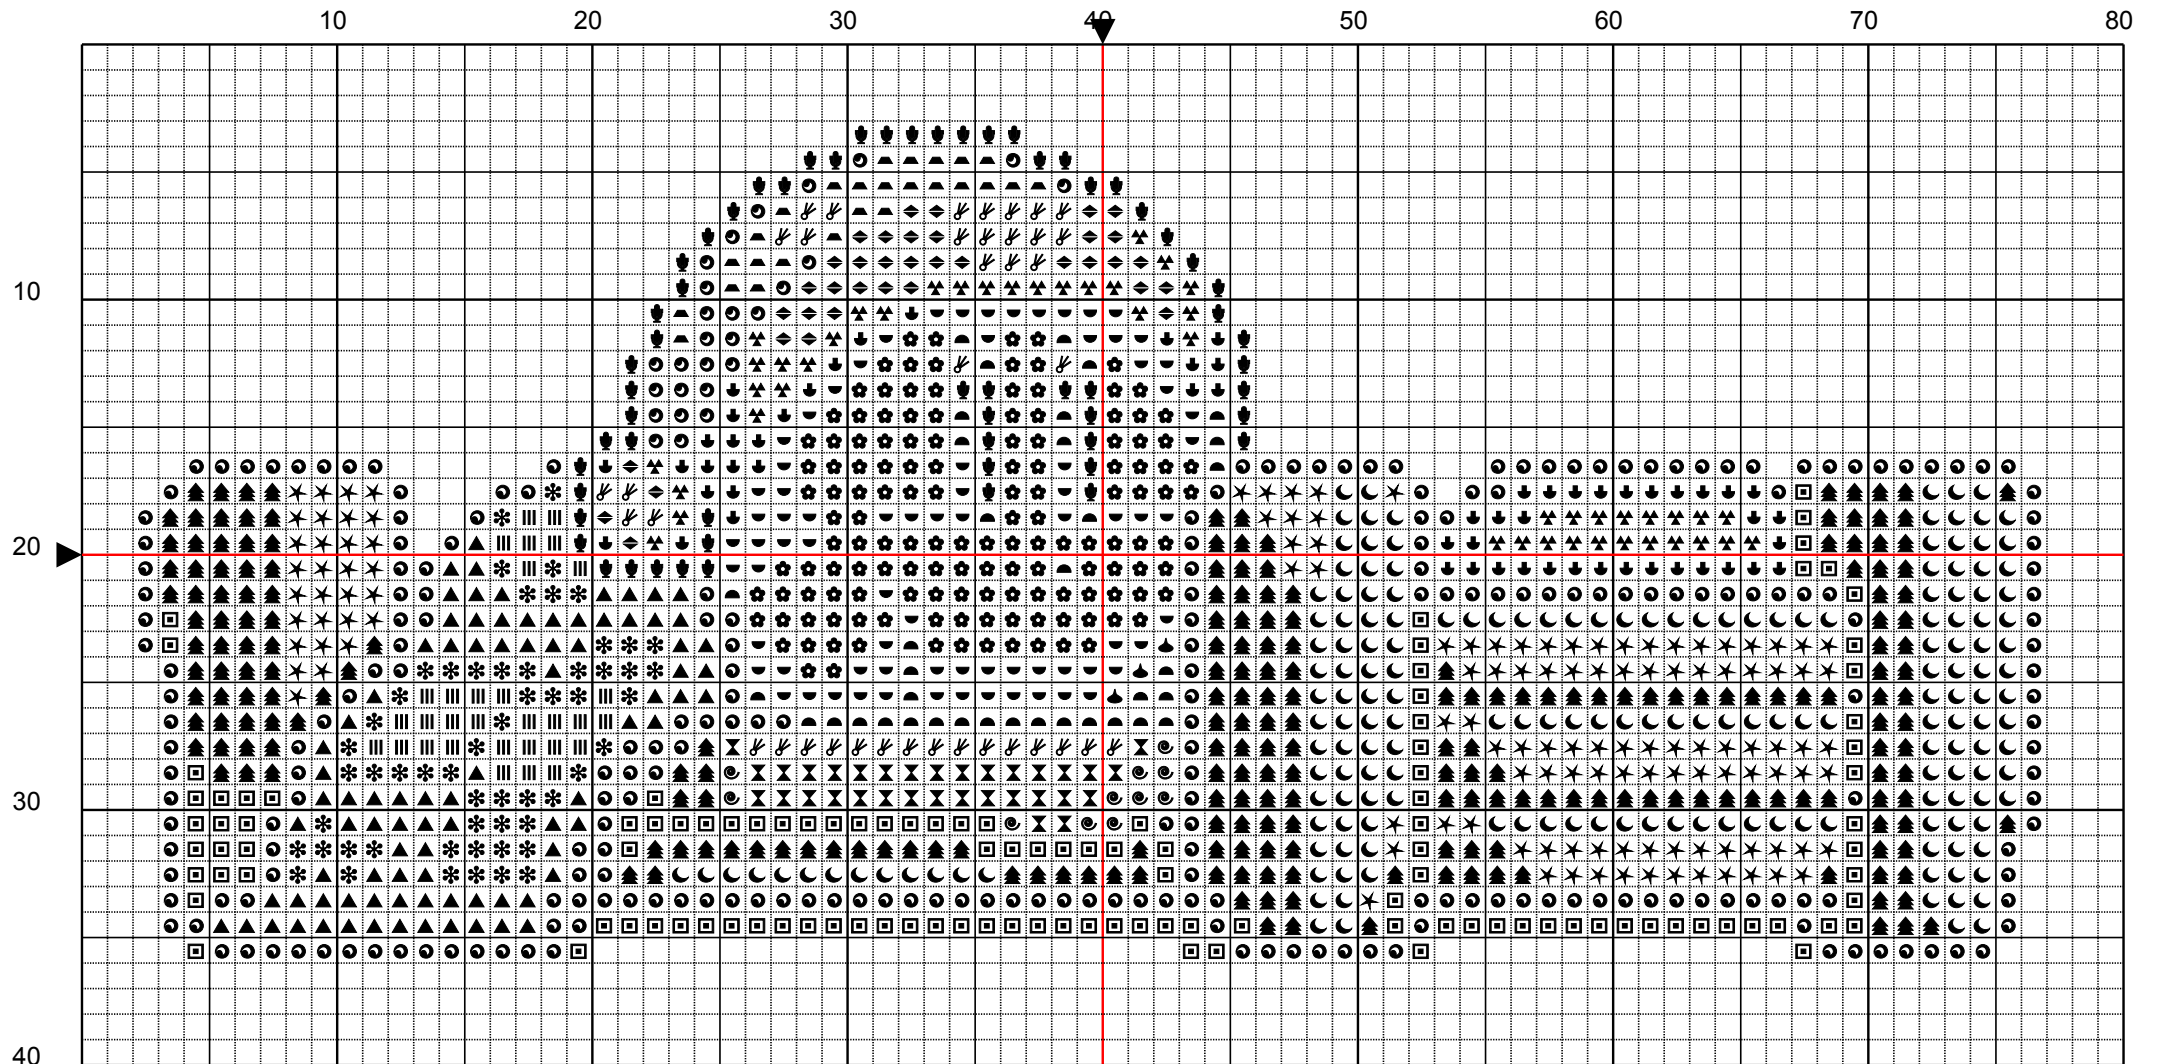

Kirby Bed Time

Kirby Bed Time

Kirby Bed Time

Kirby Bed Time

14 ct 75x33 Stitches (13.6 x 6.0 cm) (5.4 x 2.4 in.)
 16 ct 75x33 Stitches (11.9 x 5.2 cm) (4.7 x 2.1 in.)

	Number	Name	Stitches
	DMC 310	Black	59
	DMC 5200	White Bright (B5200)	38
	DMC 833	Gold LT	58
	DMC 564	Jade VY LT	26
	DMC 563	Jade LT	27
	DMC 798	Delft Blue dark	89
	DMC 996	Electric Blue medium	31
	DMC 995	Electric Blue dark	57
	DMC 3766	Peacock Blue light	131
	DMC 3765	Very Dark Peacock Blue	245
	DMC 3846	Bright Turquoise light	182
	DMC 3849	Teal Green light	237
	DMC 3848	Teal Green medium	118
	DMC 834	Golden Olive very light	47
	DMC ECRU	Ecru	37
	DMC 02	Tin	11
	DMC 01	White Tin	33
	DMC 605	Cranberry very light	140
	DMC 604	Cranberry light	77
	DMC 603	Cranberry	3

Kirby Bed Time

	DMC 3803	Mauve medium	37
--	----------	--------------	----